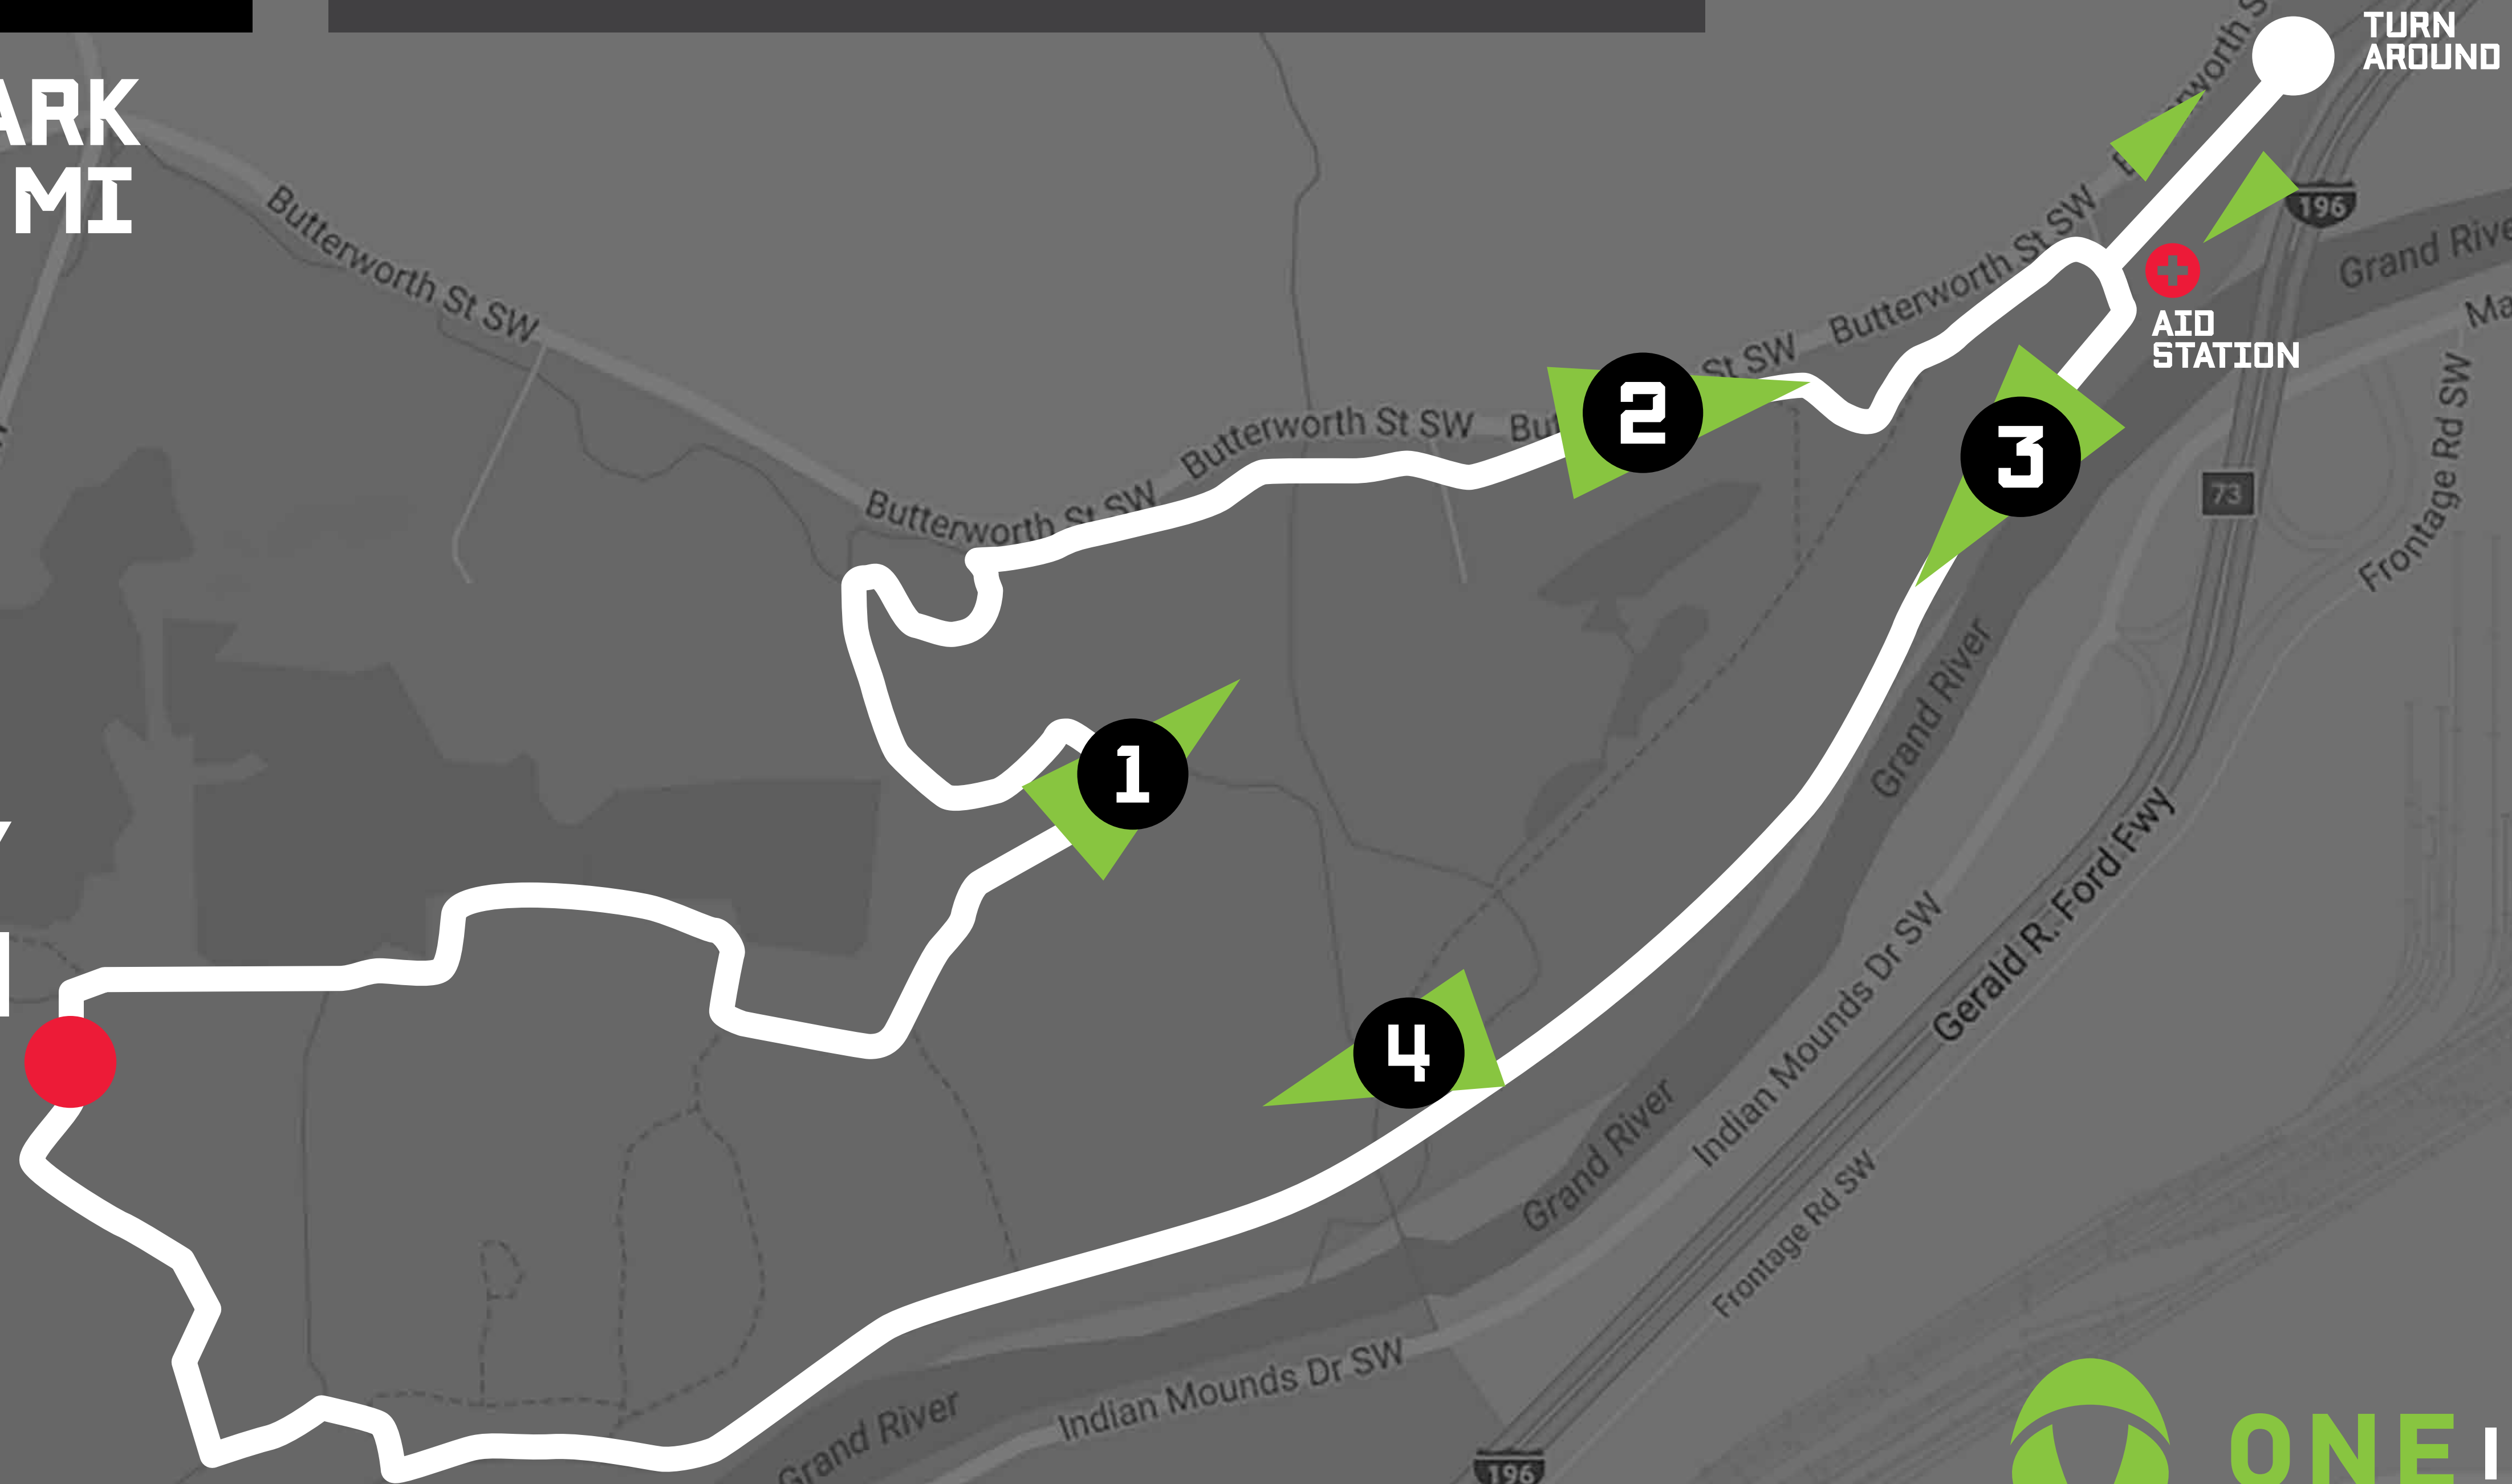

# 5-MI ROUTE

FOLLOW WHITE ARROWS:

5-MILE COURSE

USE THESE MILE MARKERS:

M I L E

1

5-MILE COURSE

MILLENNIUM PARK  
GRAND RAPIDS, MI

START/  
FINISH

ONE IN FIVE

MARATHON RELAY

HOPE NETWORK

# 6.2-MI ROUTE

MILLENNIUM PARK  
GRAND RAPIDS, MI

FOLLOW GREEN ARROWS:

6.2-MILE COURSE

USE THESE MILE MARKERS:

6.2-MILE COURSE

START/  
FINISH

TURN AROUND

TURN AROUND

AID STATION

ONE IN FIVE

MARATHON RELAY

HOPE NETWORK